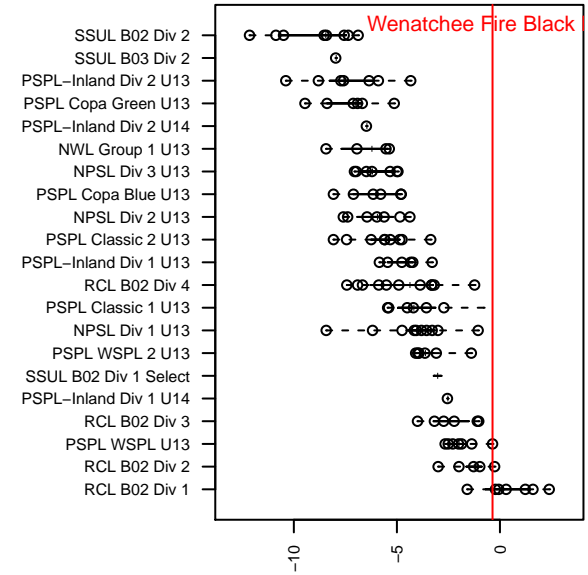

Wenatchee Fire Black B02

Wenatchee Fire FC
 Wenatchee, WA
 B02 total strength=1213
 attack=5.34 defense=3.28
 fall league = PSPL WSPL U13
 spr league = Spr PSPL SuperLeague U13
 notes= Barboza 2013-5

alt names used:
 WENATCHEE FIRE FC B02 BARBOZA BLACK
 WENATCHEE FIRE FC WENATCHEE FIRE FC
 WENATCHEE FIRE FC WENATCHEE FIRE FC
 WENATCHEE FIRE FC B02 BLACK-BARBOZ
 Wenatchee FC B02 Black-Barboza
 Wenatchee FC B02 Fire Black-Barboza
 WENATCHEE FIRE FC B02 BLACK-BARBOZ

**attack and defense variance (black dot)
relative to other teams
and top 10 in region**

**attack and defense rating
relative to others at age
and all opponents in last 13 months**

Performance relative to 13 month average