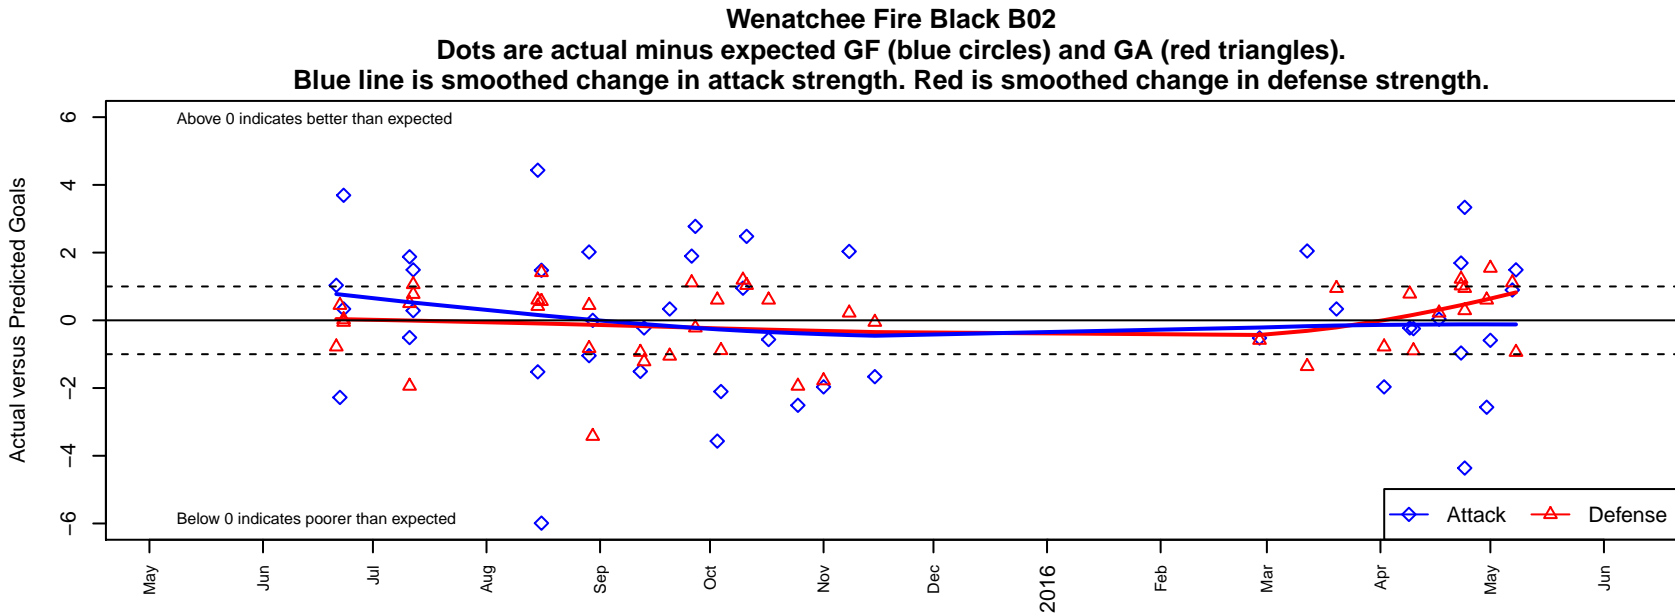

Wenatchee Fire Black B02

Wenatchee Fire FC
 Wenatchee, WA
 B02 total strength=1213
 attack=5.34 defense=3.28
 fall league = PSPL WSPL U13
 spr league = Spr PSPL SuperLeague U13
 notes= Barboza 2013-5

alt names used:
 WENATCHEE FIRE FC B02 BARBOZA BLACK
 WENATCHEE FIRE FC WENATCHEE FIRE FC
 WENATCHEE FIRE FC WENATCHEE FIRE FC
 WENATCHEE FIRE FC B02 BLACK-BARBOZ
 Wenatchee FC B02 Black-Barboza
 Wenatchee FC B02 Fire Black-Barboza
 WENATCHEE FIRE FC B02 BLACK-BARBOZ

**attack and defense variance (black dot)
relative to other teams
and top 10 in region**

**attack and defense rating
relative to others at age
and all opponents in last 13 months**

Performance relative to 13 month average